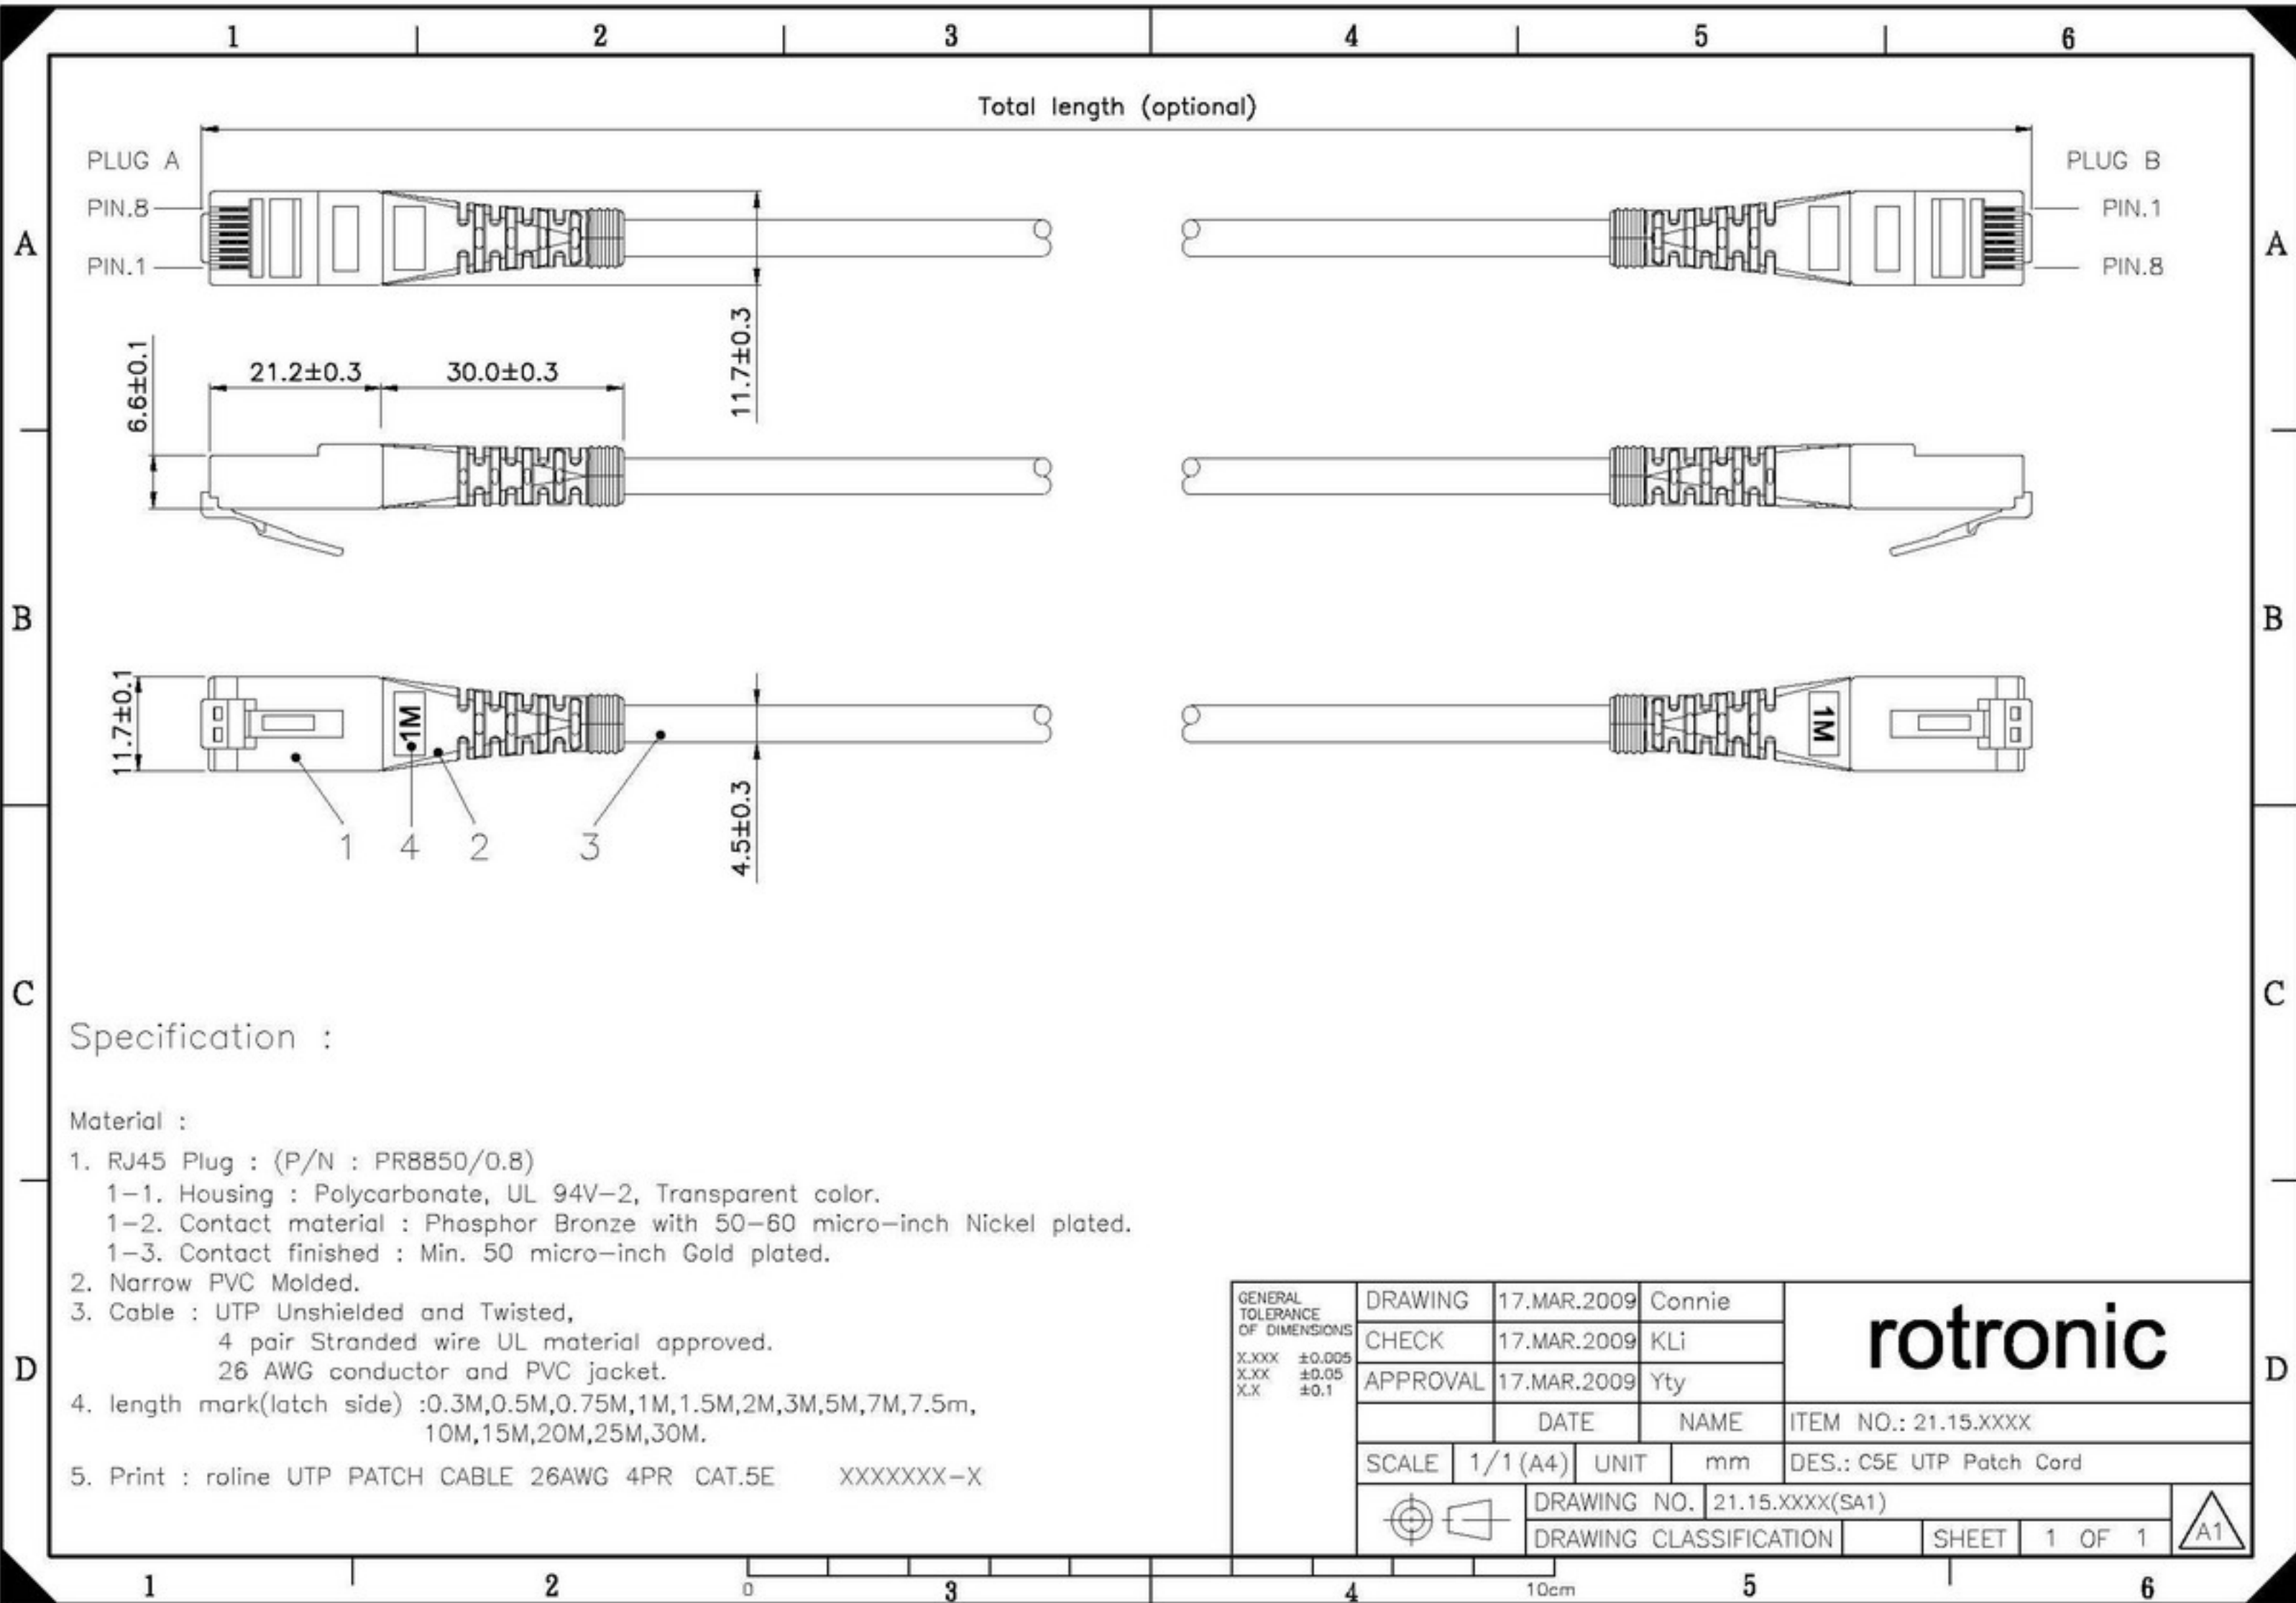

Datenblatt - Fiche technique - Data sheet

21.15.0533

ROLINE UTP-Patchkabel konf. Kat. 5e, grün, 1,0 m

Cordon ROLINE Cat.5e UTP confectionné, vert, 1,0 m

ROLINE UTP Patch Cord Cat.5e, green, 1.0 m

Specification :

Material :

1. RJ45 Plug : (P/N : PR8850/0.8)
 - 1-1. Housing : Polycarbonate, UL 94V-2, Transparent color.
 - 1-2. Contact material : Phosphor Bronze with 50-60 micro-inch Nickel plated.
 - 1-3. Contact finished : Min. 50 micro-inch Gold plated.
2. Narrow PVC Molded.
3. Cable : UTP Unshielded and Twisted,
 - 4 pair Stranded wire UL material approved.
 - 26 AWG conductor and PVC jacket.
4. length mark(latch side) :0.3M,0.5M,0.75M,1M,1.5M,2M,3M,5M,7M,7.5m, 10M,15M,20M,25M,30M.
5. Print : roline UTP PATCH CABLE 26AWG 4PR CAT.5E XXXXXX-X

| | | | | |
|---|-----------------------------|-------------|--------------------------|----------------------|
| GENERAL TOLERANCE OF DIMENSIONS X.XXX ±0.005 X.XX ±0.05 X.X ±0.1 | DRAWING | 17.MAR.2009 | Connie | rotronic |
| | CHECK | 17.MAR.2009 | KLi | |
| | APPROVAL | 17.MAR.2009 | Yty | |
| | | DATE | NAME | ITEM NO.: 21.15.XXXX |
| | SCALE 1/1 (A4) | UNIT mm | DES.: C5E UTP Patch Cord | |
| | DRAWING NO. 21.15.XXXX(SA1) | | SHEET 1 OF 1 | |
| | DRAWING CLASSIFICATION | | | |